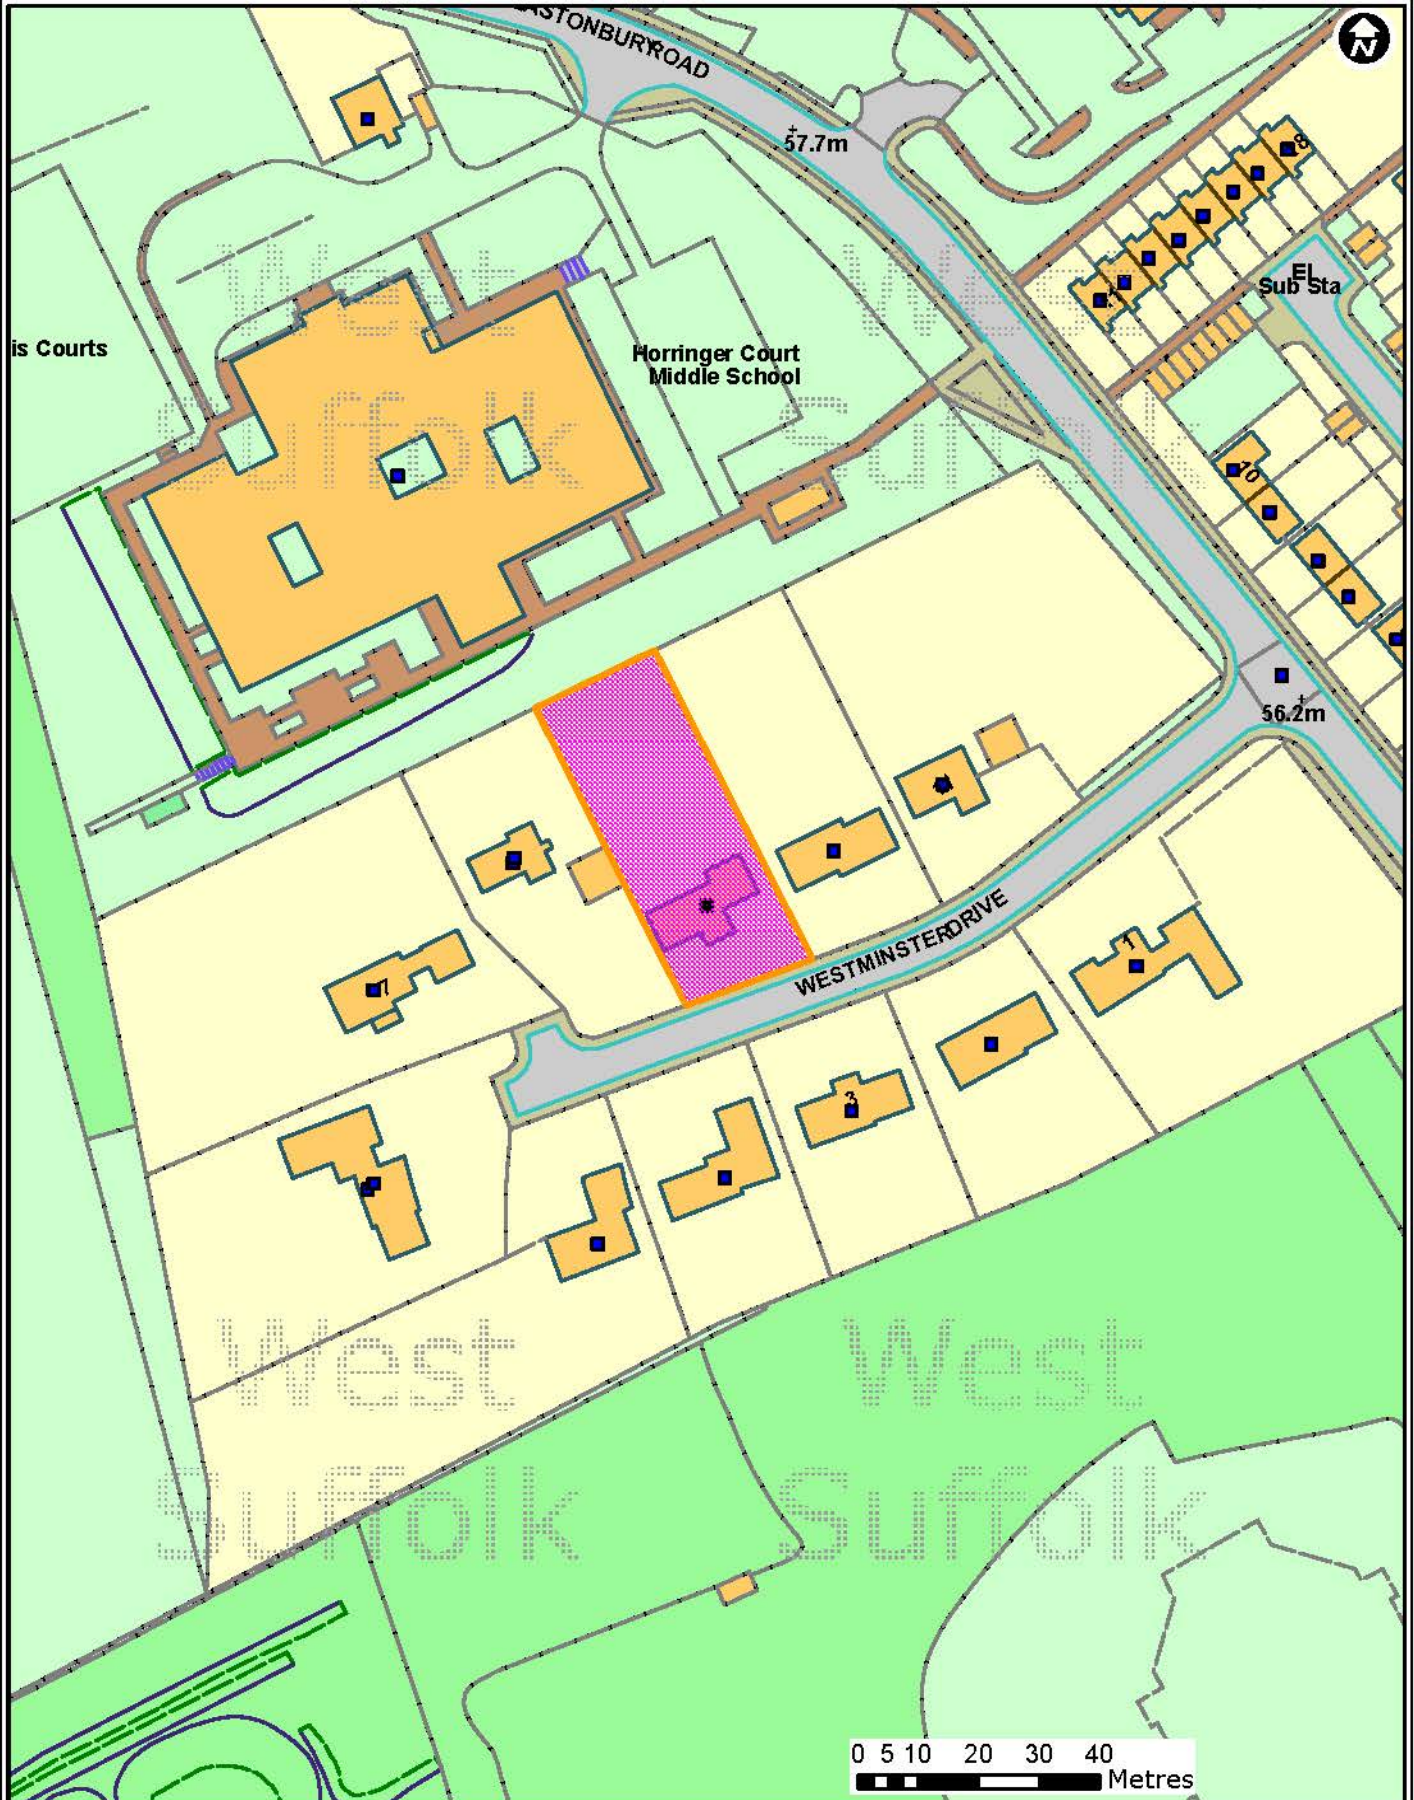

DC/17/0971/HH

9 Westminster Drive, Bury St. Edmunds

Forest Heath • St Edmundsbury

**West Suffolk**  
working together

© Crown Copyright and database rights 2016 OS  
100019675/100023282. You are not permitted to copy,  
sub-license, distribute or sell any of this data to third parties  
in any form. Use of this data is subject to terms and conditions.  
See [www.westsuffolk.gov.uk/disclaimer.cfm](http://www.westsuffolk.gov.uk/disclaimer.cfm).

**Scale:** 1:1,250  
**Date:** 20/06/2017